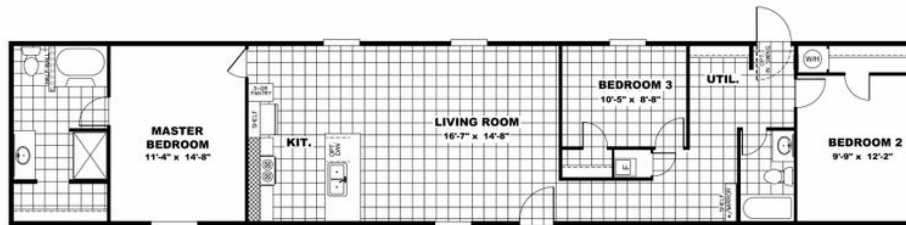

VICTORY PLUS

Model number:

3 beds • 2 baths • 1165 sq.ft. • 16' width • 76' depth

Our home building facilities invest in continuous product and process improvements. Plans, dimensions, features, materials, specifications and availability are subject to change without notice or obligation. Renderings and floor plans are representative likenesses of our homes and may differ from the actual homes. We invite you to tour a Home Center near you and inspect the highest value in quality housing available or call (918) 437-1870 to speak with a Home Consultant. Copyright 2017, CMH. All rights reserved.

<https://www.oakwoodhomesoftulsa.com>

OAKWOOD HOMES-TULSA

12547 E SKELLY DR
TULSA, OK 74128

Monday - Thursday: 9am to 6pm
Friday: 9am to 6pm
Saturday: 9am to 5pm
Sunday: Closed

(918) 437-1870