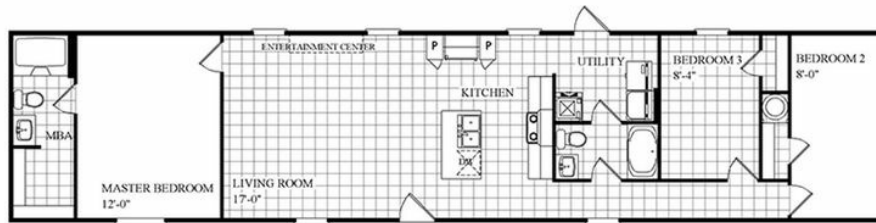

## **BREEZE HD** Model number: 45HOU16723BH18

**3 beds • 2 baths • 1152 sq.ft. • 16' width • 72' depth**

Our home building facilities invest in continuous product and process improvements. Plans, dimensions, features, materials, specifications and availability are subject to change without notice or obligation. Renderings and floor plans are representative likenesses of our homes and may differ from the actual homes. We invite you to tour a Home Center near you and inspect the highest value in quality housing available or call (918) 437-1870 to speak with a Home Consultant. Copyright 2017, CMH. All rights reserved.

## OAKWOOD HOMES-TULSA

12547 E SKELLY DR  
TULSA, OK 74128

Monday - Thursday: 9am to 6pm  
Friday: 9am to 6pm  
Saturday: 9am to 5pm  
Sunday: Closed

(918) 437-1870

**BREEZE HD** Model number: 45HOU16723BH18**3 beds • 2 baths • 1152 sq.ft. • 16' width • 72' depth**